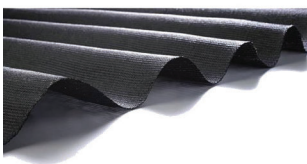

Insulation

GREENGUARD TYPE 4 RIDIG INSULATION BOARD

- 1/2" x 4' x 8' / M48056 (418100)
- 1- 1/2" x 4' x 8' / S48150 (418101)
- 2" x 4' x 8' / S48102 (418102)
- 1" x 4' x 8' / S48100(418103)
- 3/4" x 4' x 8' / M48075 (418104)
- 3" x 4' x 8' / S48300 (418105)

- More moisture resistant than standard EPS
- Retains its insulation properties over time
- 25 PSI minimum compressive strength
- Available in Square edge board, ship-lap edge, precut 16" wideboard and scoreboard

Geogrid

MIRAFI WOVEN GEOTEXTILE POLYPROPYLENE FIBER

500X- (285002)

WOVEN

DOT GEOTEXTILE FABRIC
350N (285053)

**100CT GEOTEXTILE FABRIC
PINS**
(293004)

MIRAFI NONWOVEN GEOTEXTILE POLYPROPYLENE FIBER

- 160N- (286001)
- 140N- (286002)
- 180N- (286006)
- 400N- (286055)
- 600N- (286056)
- 800N- (286057)